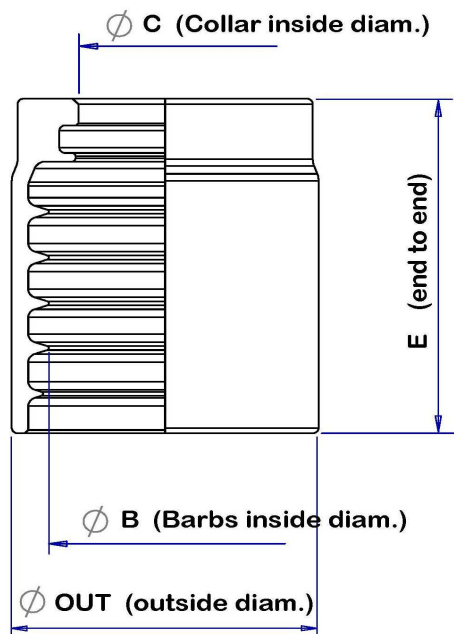

WO 3400

NON-SKIVE FERRULE

Boccola senza asportazione copertura tubi

Nicht Schaelen FASSUNG

EN 853 1SN & 2SN

EN 857 2SC

SAE100R1S and R2S

SAE100R16

and all relative structured rubber hoses

Part Nr.	HOSETAIL			OUT mm	E mm	B mm	C mm	stock=X on request=ON
	size	inches	DN					
WO-3400	-4	1/4	06	23	30	15,7	11,4	X
WO-3400	-5	5/16	08	24				pashing out
WO-3400	-6	3/8	10	26	31,5	19,7	15,2	X
WO-3400	-8	1/2	12	29				under construction
WO-3400	-12	3/4	20	33				under construction
WO-3400	-16	1	25	37				under construction
WO-3400	-20	1 1/4	32	46				under construction
WO-3400 evo	-5	5/16	08	23	30	17,3	13,3	ON